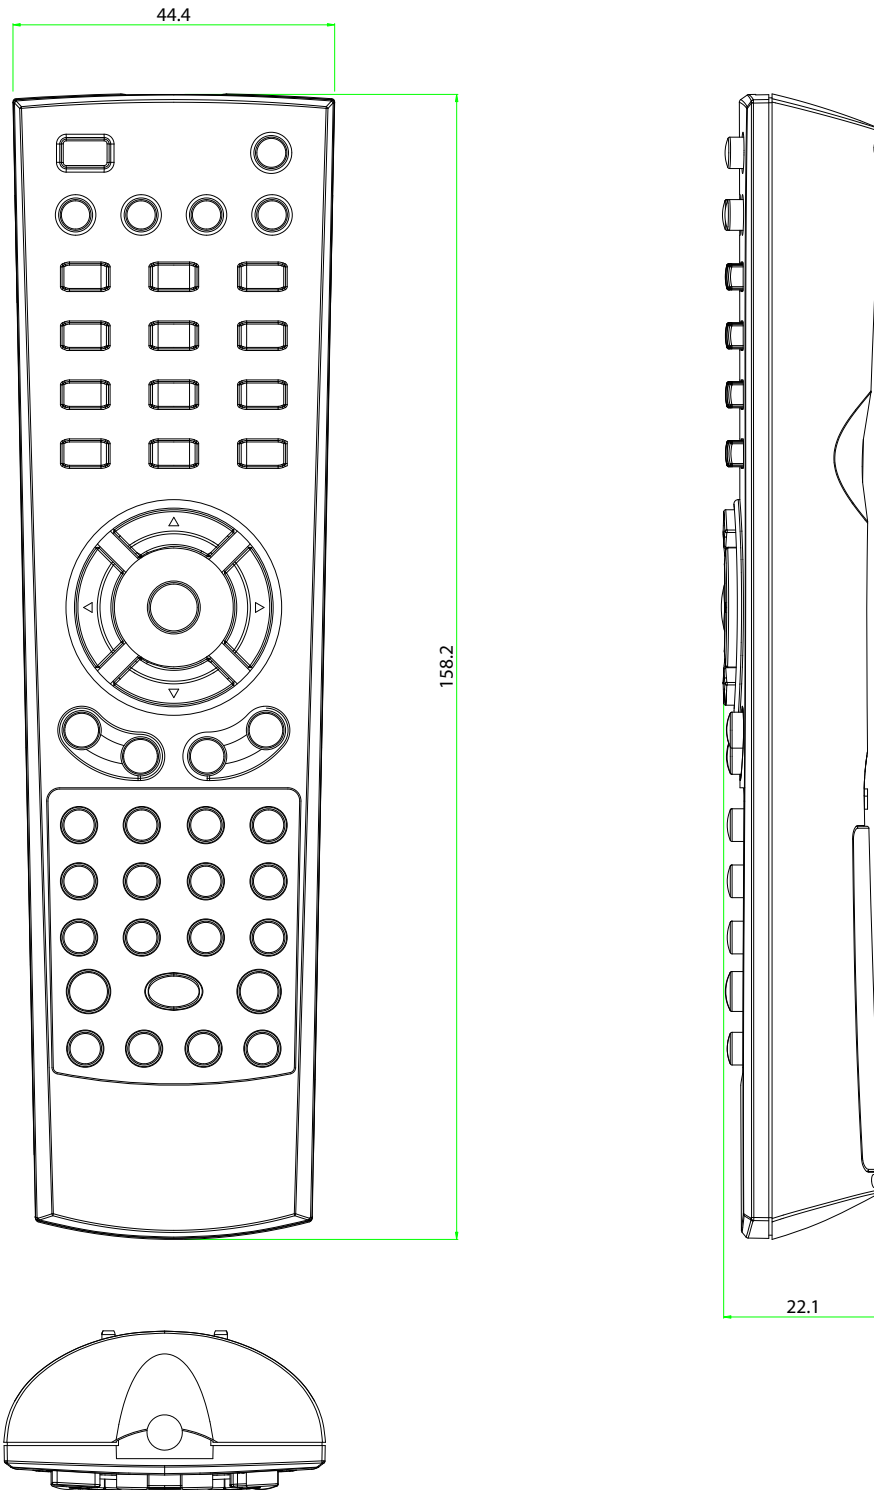

# SR-46D

**SR-46D**  
Up to 46 Keys  
Dimensions (mm.) 158.2 x 44.4 x 22.1  
Silicone Rubber Keypad □  
Batteries: 2 x AAA

\*Not to scale